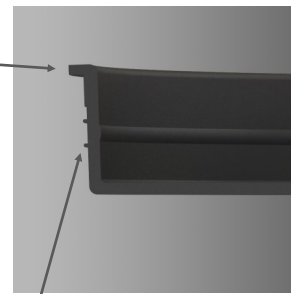

## Consistent high-quality performance for the most demanding of applications

Re-sealable plastic plug suitable for cardboard and composite containers.

Return  
to close  
off tube  
ends

Ribs for secure fit

## Available in a variety of colours and sizes

| Part Code | Width    |        | Depth (B) |
|-----------|----------|--------|-----------|
|           | Imperial | Metric |           |
| CP6000    | 1"       | 25.4mm | 9mm       |
| CP6001    | 1.25"    | 31.8mm | 9mm       |
| CP6002    | 1.5"     | 38.1mm | 9mm       |
| CP6003    | 1.75"    | 44.5mm | 9mm       |
| CP6004    | 2"       | 50.8mm | 9mm       |
| CP6005    | 2.25"    | 57.1mm | 9mm       |
| CP6006    | 2.5"     | 63.5mm | 9mm       |
| CP6008    | 2.75"    | 70.0mm | 9mm       |
| CP6009    | 3"       | 76.2mm | 12mm      |
| CP6010    | 3.25"    | 82.5mm | 12mm      |
| CP6011    | 3.5"     | 89.0mm | 12mm      |